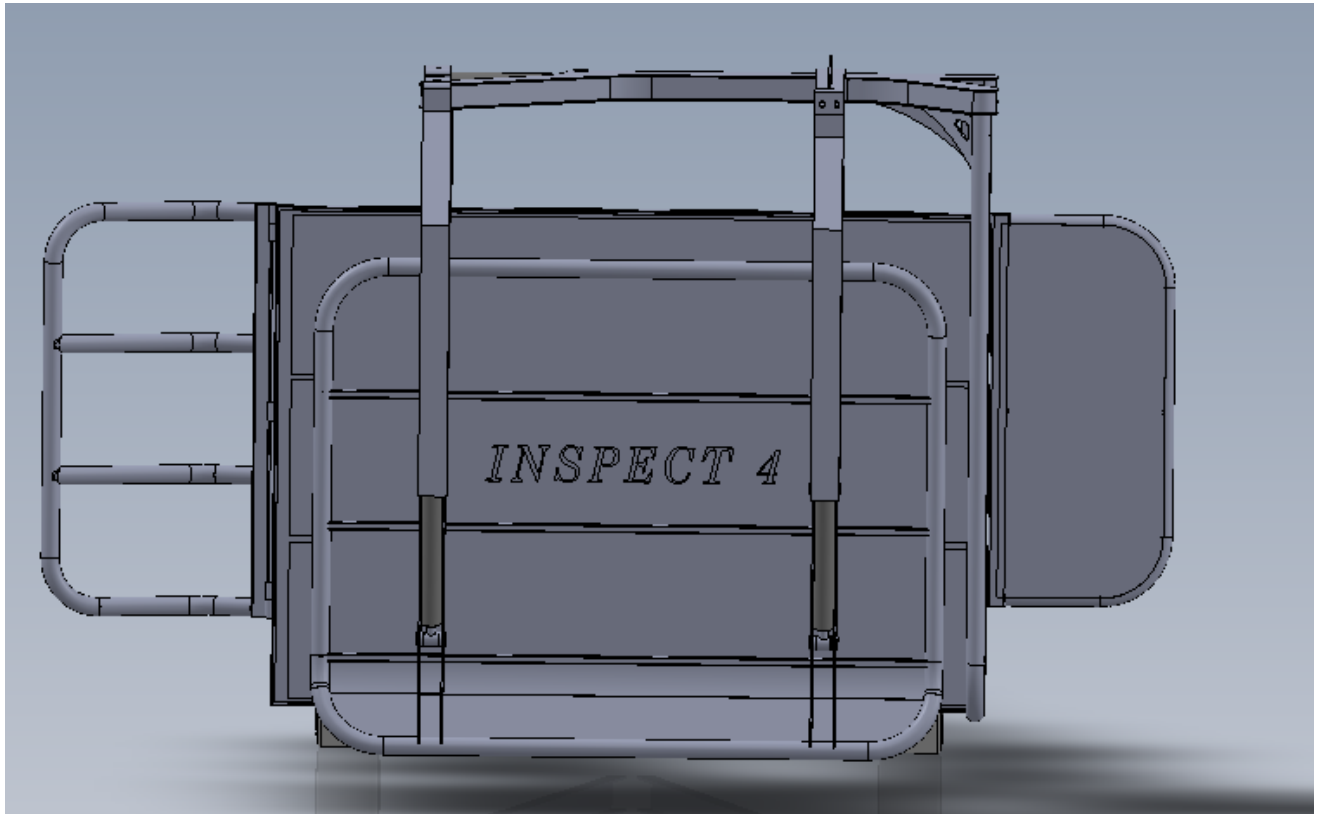

Measurements of the Inspect 4 Fitted Crate

Working position: Length 3.25m x Width 3.25m x Height 2.8m

Length when back gate is open full: 3.25 metres

Overall length of crate in down position from end of frame at back to squeeze door: 3.25meters

Height 2.8metres