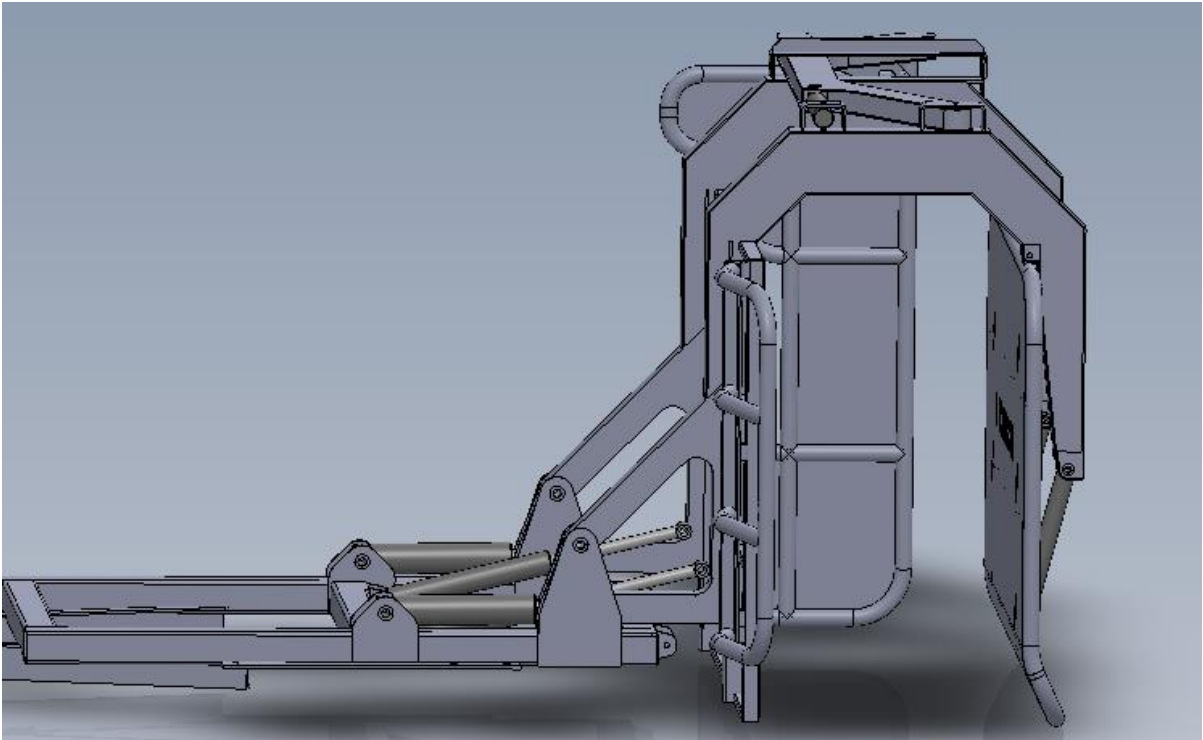

Measurements of the Inspect 4 Fitted Crate

Working position: Length 3.25m x Width 3.25m x Height 2.8m

Length when back gate is open full: 3.25 metres

Overall length of crate in down position from end of frame at back to squeeze door: 3.25meters

Height 2.8metres